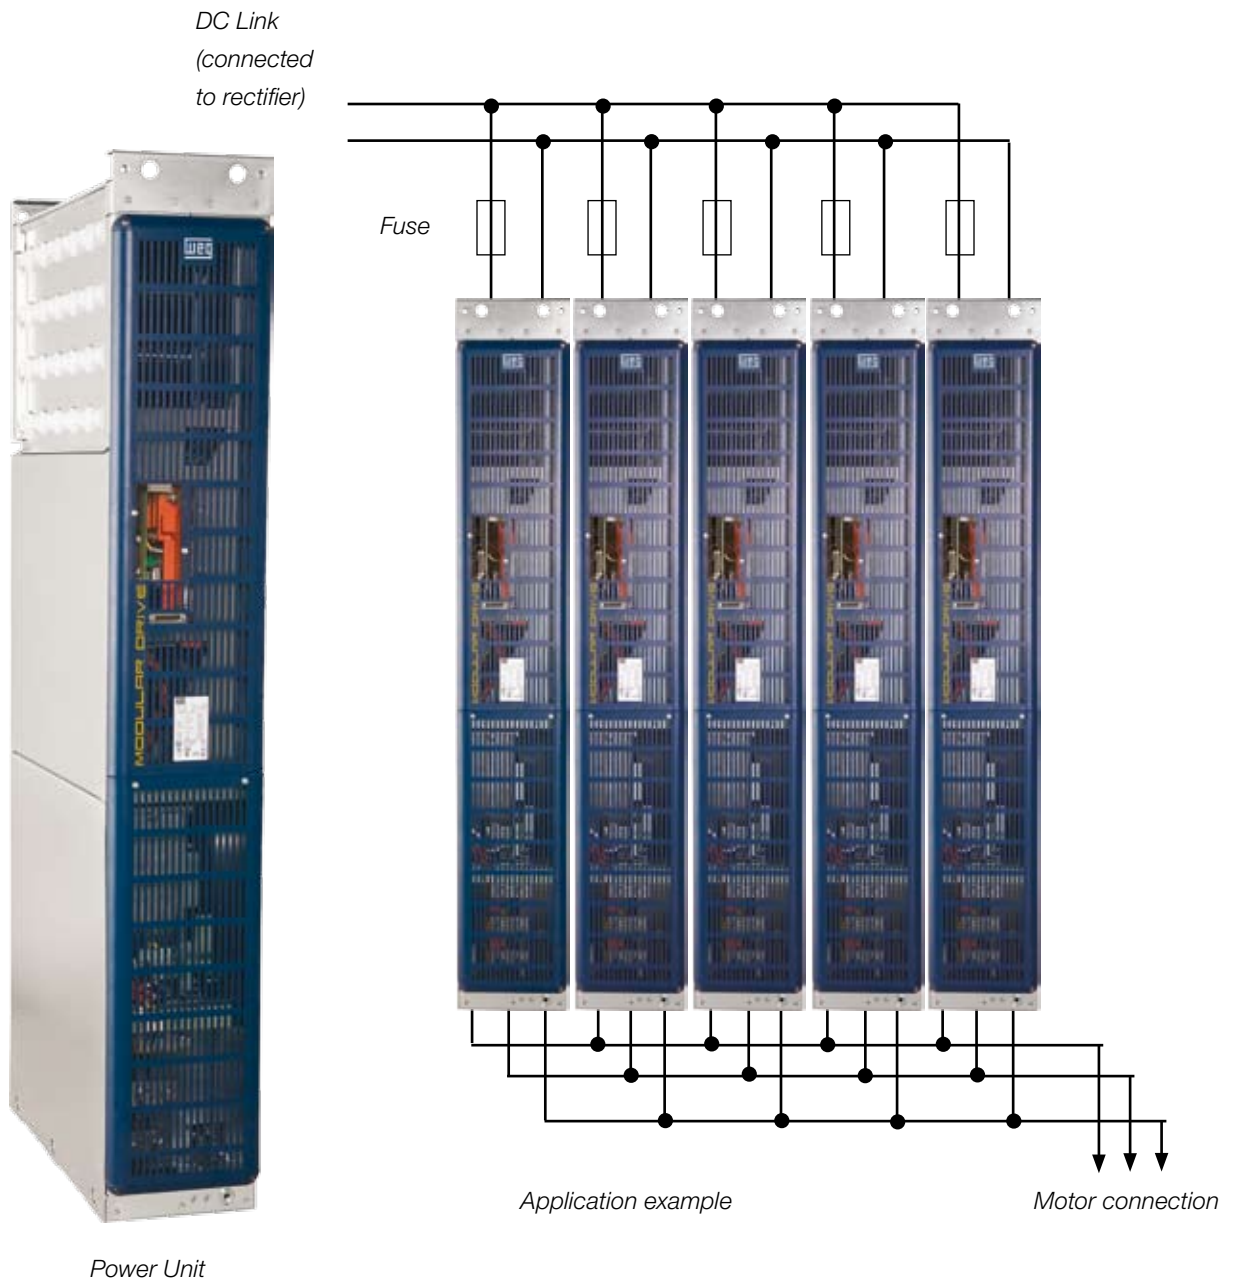

Power Units

Compact modular inverter units that can be configured to the applicable motor power ratings.

- Easy servicing.
- Configurable up to 5 power units.
- DC supplied by an input rectifier.
- Compact book format (width much smaller than the depth).